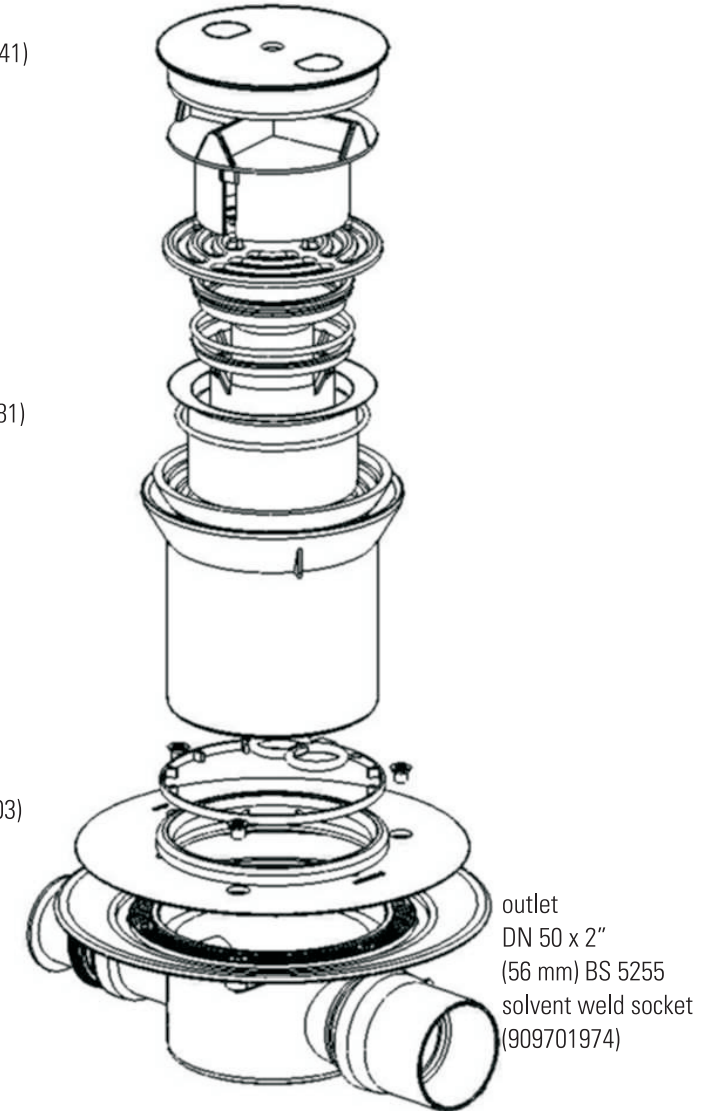

Floor drain 32 ERP "Stock"

2" BS, with E 115 Ø grate

Part number: 420367

protective cover (413201341)

key / protective cover
(301003924)

grate (395552471)

dip tube (101023606)

dip-tube seal (980051803)

trap insert (300021192)

threaded waste (301023781)

seal (980053060)

spacer (309023743)

frame (309023744)

spacer (500512461)

adjustment seal(388882403)
screws 3x (995903877)

stopper (301022431)

seal (980050121)
body (301022055)