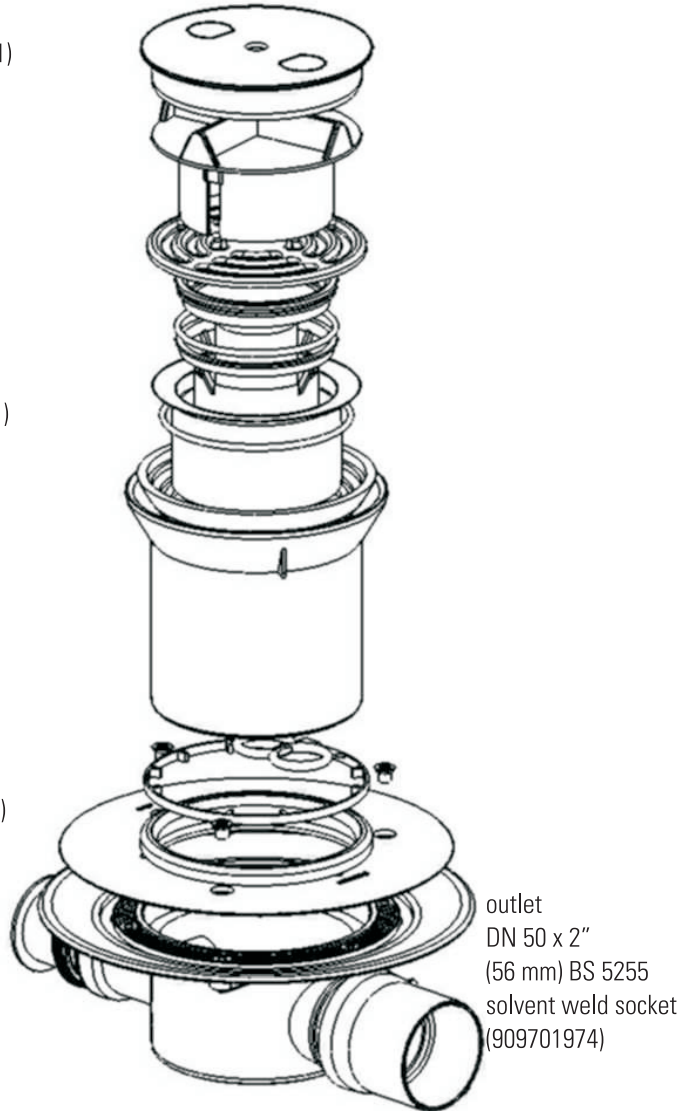

## Floor drain 32 ERP "Stock"

2" BS, with E 115 Ø grate

Part number: 420367

protective cover (413201341)

key / protective cover  
(301003924)

grate (395552471)

dip tube (101023606)

dip-tube seal (980051803)

trap insert (300021192)

threaded waste (301023781)

seal (980053060)

spacer (309023743)

frame (309023744)

spacer (500512461)

adjustment seal(388882403)  
screws 3x (995903877)

stopper (301022431)

seal (980050121)  
body (301022055)