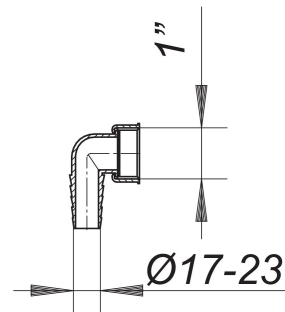

hose connector 90°, for concealed traps HL 400/405/406, grey, 1"

Part number: 090324
GTIN: 4001636090324
Rebate group: 1

Description:

hose connector 90°, for concealed traps HL 400/405/406, grey, 1"
hose connector 90° for HL 400, 405, 406

Spare parts:

090294 plug for hose connectors

130730 washing machine or dishwasher trap type