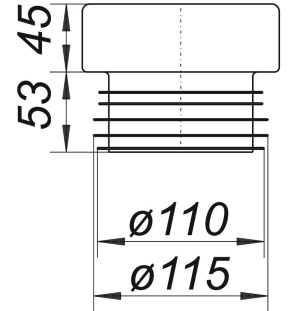

WC connector type 783 N, DN 100

Part number: 253019
GTIN: 4001636253019
Rebate group: 2

Description:

WC connector type 783 N, DN 100
fits in the bore of DN 100 plastic or cast iron pipe,
783 Vario with 0 – 20 mm eccentric adjustment

material:
white polyethylene