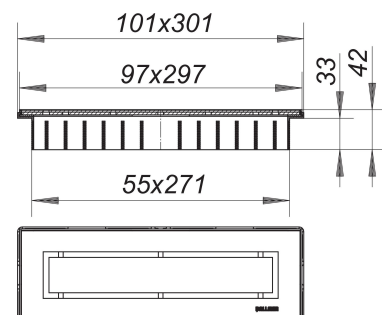

shower channel CeraNiveau brass matt

Part number: 511065
GTIN: 4001636511065
Rebate group: 11

Description:

shower channel CeraNiveau brass matt

for installation with drain body DallFlex, DallFlex Plan, DallFlex vertical and shower underlay DallFlex Compact, DallFlex Compact Plan.

height adjustable 11 to 38 mm with +/- 16 mm adjustment lengthways,

and +/- 6 mm in lateral direction, spigot ABS, frame 304 stainless steel, 300 x 100 mm

grate 304 stainless steel, PVD coating in brass matt, load class K 3 (300 kg)