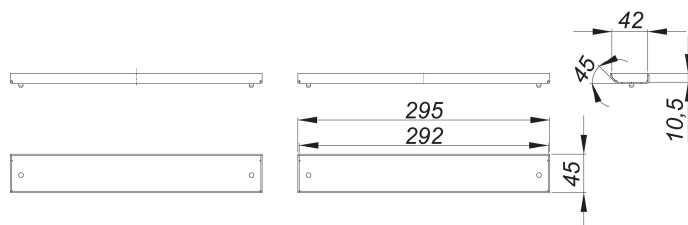

cover plate CeraWall Individual Duo

Part number: 535191
GTIN: 4001636535191
Rebate group: 11

Description:

cover plate CeraWall Individual Duo
each with two cover plates for shower channel CeraWall Individual Duo.

material
304 stainless steel
for flooring with unfinished cut edges (e.g. glazed tiles).
Ordering CeraWall Individual Duo:

Please order drain body DallFlex Duo + shower channel Individual Duo + cover plate Duo as three separate components.