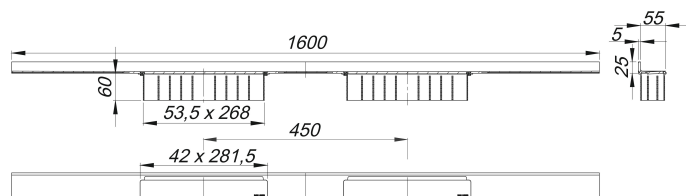

## shower channel CeraWall Select Duo polished stainless steel, 1600 mm

Part number: 536136  
 GTIN: 4001636536136  
 Rebate group: 11

### Description:

shower channel CeraWall Select Duo polished stainless steel, 1600 mm  
 for installation with drain body DallFlex-Duo, DallFlex-Duo-Plan and DallFlex-Duo vertical.  
 Drainage-strip with engineered precision fall, visibly installed at the junction of wall and floor. Suitable for floor and wall finish of 12-24 mm (including adhesive), length can be adjusted by one millimeter.

#### specification

- two cover plates
- self-adhesive security tape S-3 with cut-resistant stainless steel mesh and sound insulation
- accessories for installation and positioning
- construction and sealing adhesive
- temporary blanking plate with integrated level