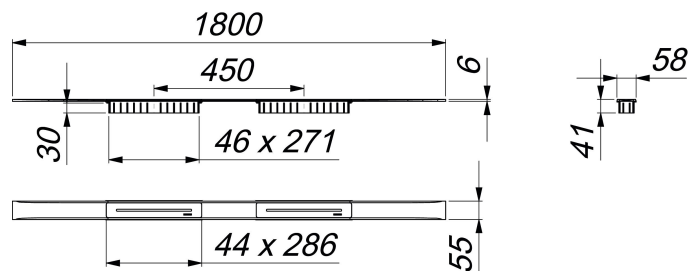

shower channel CeraFloor Select Duo polished stainless steel, 1800 mm

Part number: 537508
 GTIN: 4001636537508
 Rebate group: 11

Description:

shower channel CeraFloor Select Duo polished stainless steel, 1800 mm

for installation with drain body DallFlex Duo, DallFlex Plan Duo and DallFlex Duo vertical.

Drainage Strip with engineered precision fall, flush-mounted in the shower area. Suitable for floor finish of 10 – 32 mm and wall finish of 12 – 24 mm (including adhesive), length can be adjusted by one millimeter.

specification

- two cover plates
- accessories for installation and positioning
- temporary blanking plate

material

304 stainless steel, 6 mm solid, mirror polished, load class K 3 (300 kg)

Ordering CeraFloor Select Duo: