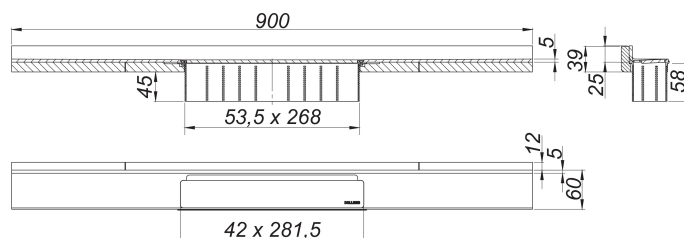

canaleta de ducha CeraWall Select N acero inoxidable mate, 900 mm

Numero de artículo: 536747

GTIN: 4001636536747

Grupo de descuento: 11

Descripción:

canaleta de ducha CeraWall Select N acero inoxidable mate, 900 mm

for installation with drain body DallFlex , DallFlex Plan and DallFlex vertical.

Drainage-strip with engineered precision fall, visibly installed at the junction of wall and floor. Suitable for natural stone floor and wall finish 24 – 32 mm (including adhesive), length can be adjusted by one millimeter.

specification

- cover plate
- self-adhesive security tape S 3 with cut-resistant stainless steel mesh and sound insulation
- accessories for installation and positioning
- temporary blanking plate with integrated level