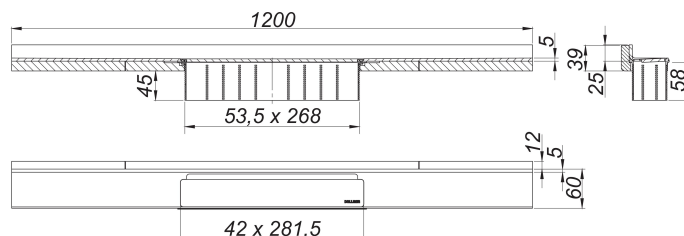

canaleta de ducha CeraWall Select N acero inoxidable mate, 1200 mm

Numero de artículo: 536778

GTIN: 4001636536778

Grupo de descuento: 11

Descripción:

canaleta de ducha CeraWall Select N acero inoxidable mate, 1200 mm
for installation with drain body DallFlex , DallFlex Plan and DallFlex vertical.

Drainage-strip with engineered precision fall, visibly installed at the junction of wall and floor. Suitable for natural stone floor and wall finish 24 – 32 mm (including adhesive), length can be adjusted by one millimeter.

specification

- cover plate
- self-adhesive security tape S 3 with cut-resistant stainless steel mesh and sound insulation
- accessories for installation and positioning
- temporary blanking plate with integrated level