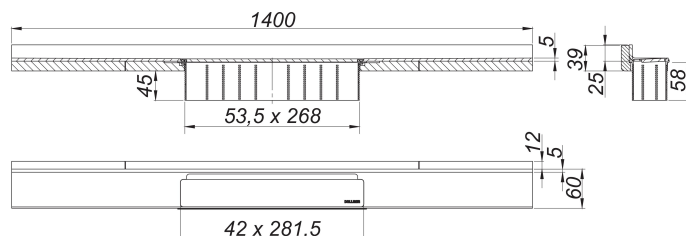

canaleta de ducha CeraWall Select N acero inoxidable mate, 1400 mm

Numero de artículo: 536792

GTIN: 4001636536792

Grupo de descuento: 11

Descripción:

canaleta de ducha CeraWall Select N acero inoxidable mate, 1400 mm
for installation with drain body DallFlex , DallFlex Plan and DallFlex vertical.

Drainage-strip with engineered precision fall, visibly installed at the junction of wall and floor. Suitable for natural stone floor and wall finish 24 – 32 mm (including adhesive), length can be adjusted by one millimeter.

specification

- cover plate
- self-adhesive security tape S 3 with cut-resistant stainless steel mesh and sound insulation
- accessories for installation and positioning
- temporary blanking plate with integrated level