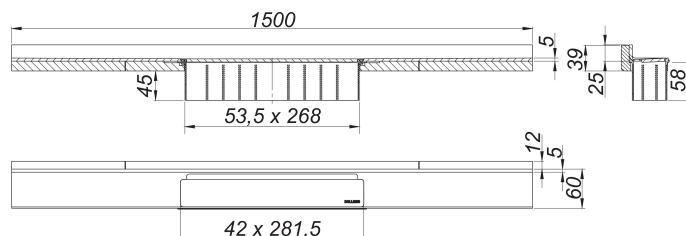

canaleta de ducha CeraWall Select N acero inoxidable mate, 1500 mm

Numero de artículo: 536808

GTIN: 4001636536808

Grupo de descuento: 11

Descripción:

canaleta de ducha CeraWall Select N acero inoxidable mate, 1500 mm
for installation with drain body DallFlex , DallFlex Plan and DallFlex vertical.

Drainage-strip with engineered precision fall, visibly installed at the junction of wall and floor. Suitable for natural stone floor and wall finish 24 – 32 mm (including adhesive), length can be adjusted by one millimeter.

specification

- cover plate
- self-adhesive security tape S 3 with cut-resistant stainless steel mesh and sound insulation
- accessories for installation and positioning
- temporary blanking plate with integrated level