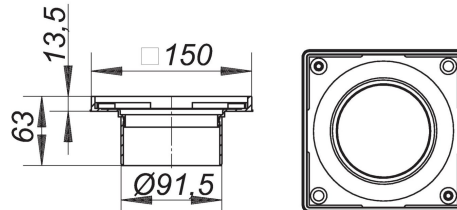

21. November 2019

DALLMER**Frame KEN S 10/150, 150 x 150 mm**

Product No. **400338**
 EAN: 4001636400338
 Discount group: 5

for CeraDrain S 10 and TistoDrain S 10
 frame ABS with threaded inserts, 150 x 150 mm, used with grates 140 x 140 mm

Product No.	Description	Dimensions
513069	collar CeraDrain S 10	
513168	collar TistoDrain S 10	
501110	grate E 140, 140 x 140 mm	140 x 140 mm
501219	grate EN 140, 140 x 140 mm	140 x 140 mm
501127	grate ES 140, massive, 140 x 140 mm	140 x 140 mm
501783	grate RHS 140, 1.5 mm, non-slip, secured, 140 x 140 mm	140 x 140 mm
501141	grate RHS 140, massive, non-slip, 140 x 140 mm	140 x 140 mm