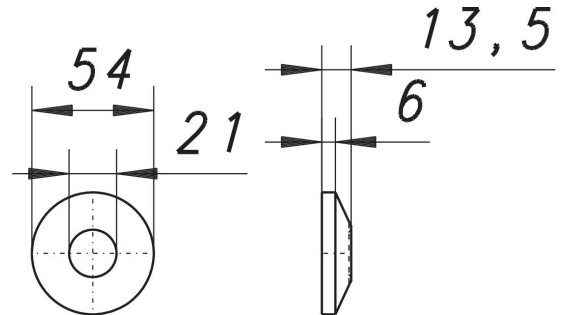

escutcheon for 405, stainless steel

Part number: 140234
GTIN: 4001636140234
Rebate group: 1

Description:

escutcheon for 405, stainless steel
stainless steel