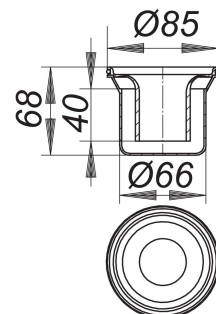

trap insert for TistoPlan

Part number: 482013
GTIN: 4001636482013
Rebate group: 5

Description:

trap insert for TistoPlan
Spare part for floor drains TistoPlan and CeraDrain Plan

material
polypropylene

Spare parts:

513922 sound-insul. fl. dr. TistoPlan K 10, DN

514080 floor drain CeraDrain Plan K 10, DN 40/

514097 floor drain CeraDrain Plan K 12, DN 40/

514318 floor drain TistoPlan Quadra 12, DN 40/